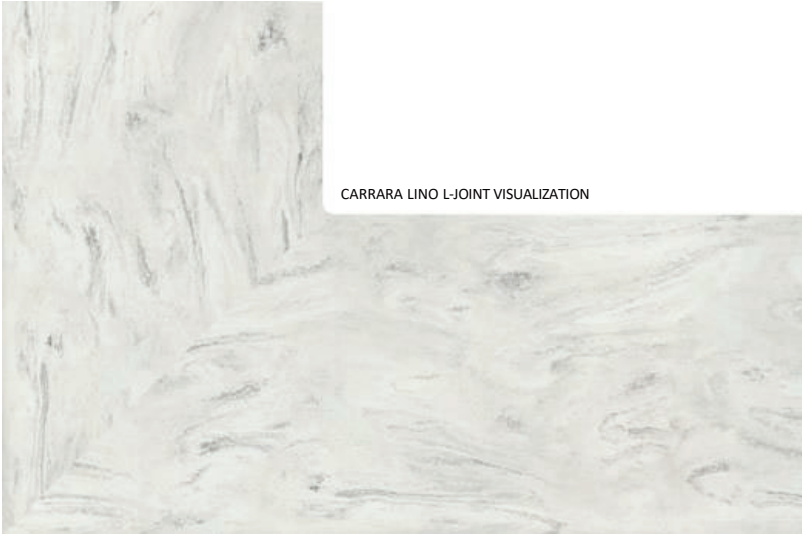

A warm beige background is enhanced with enticing monochromatic veins that conjures classic stone in colours that comfort.

CARRARA CREMA FULL SHEET VISUALIZATION

CARRARA LINO

Beautiful gray veins course through the cool white surface to create a perfect interpretation of classically inspired stone.