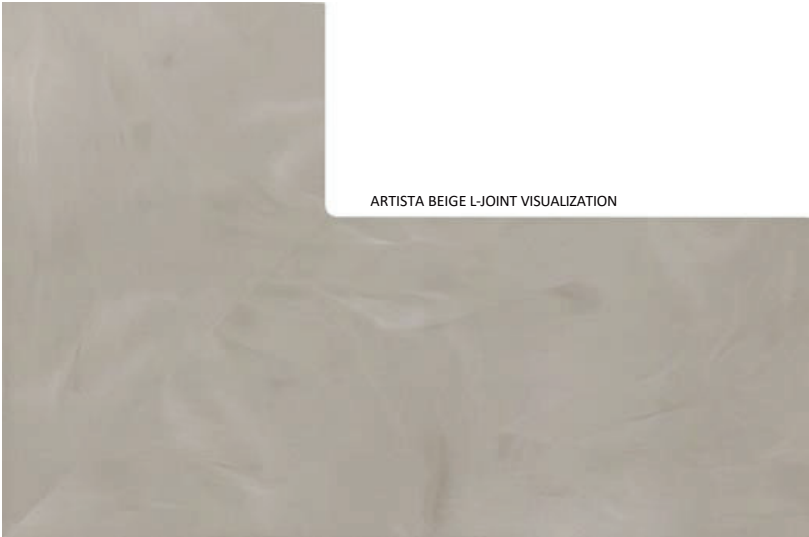

2021 New Colours of Corian® Solid Surface

New looks, combined with the powerful qualities of Corian® Solid Surface, have been created for dazzling options. Carrara and Artista aesthetics, together with the Sparkling Granita and Sand Storm colours, take design in new directions, incorporating high performance and high-level beauty.

Artista Collection

Complexity generates aesthetics with pronounced veins set into neutral grounds.

The effect is timeless and contemporary for any application.

ARTISTA CANVAS

ARTISTA GRAY

ARTISTA BEIGE

ARTISTA DUST

Tone on tone **smooth veining** pattern with small, fine grinds.

ARTISTA BEIGE

Beige is enhanced with similar tones and shades to create a complex look that adds modernity to the warm colouring of the surface.

ARTISTA BEIGE L-JOINT VISUALIZATION

ARTISTA BEIGE FULL SHEET VISUALIZATION

ARTISTA CANVAS

A comforting, warm ivory surface offers a haven for swirling veins set amongst scattered, light coloured particles.