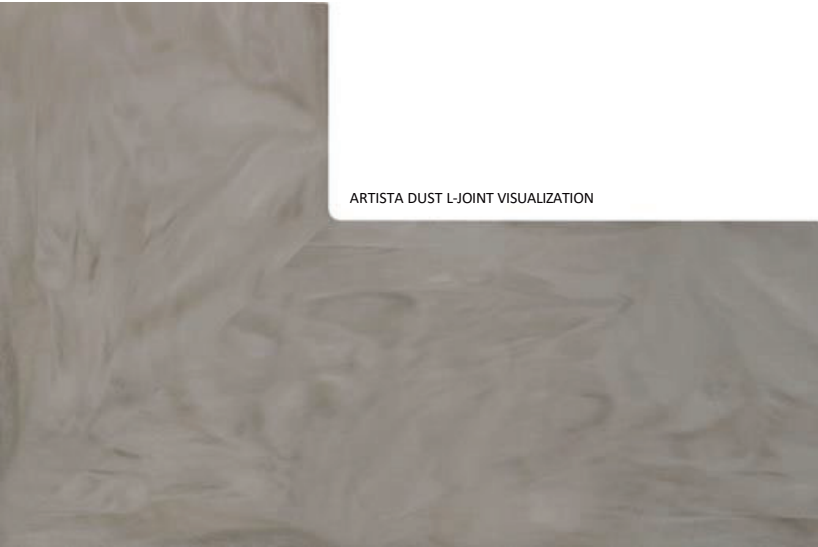

2021 New Colours of Corian® Solid Surface

New looks, combined with the powerful qualities of Corian® Solid Surface, have been created for dazzling options. Carrara and Artista aesthetics, together with the Sparkling Granita and Sand Storm colours, take design in new directions, incorporating high performance and high-level beauty.

ARTISTA BEIGE L-JOINT VISUALIZATION

ARTISTA BEIGE FULL SHEET VISUALIZATION

ARTISTA CANVAS

A comforting, warm ivory surface offers a haven for swirling veins set amongst scattered, light coloured particles.

ARTISTA CANVAS L-JOINT VISUALIZATION

ARTISTA CANVAS FULL SHEET VISUALIZATION

ARTISTA DUST

Dark gray, monochrome elements swirl within the dusky background creating an aesthetic that resonates with multiple design styles.