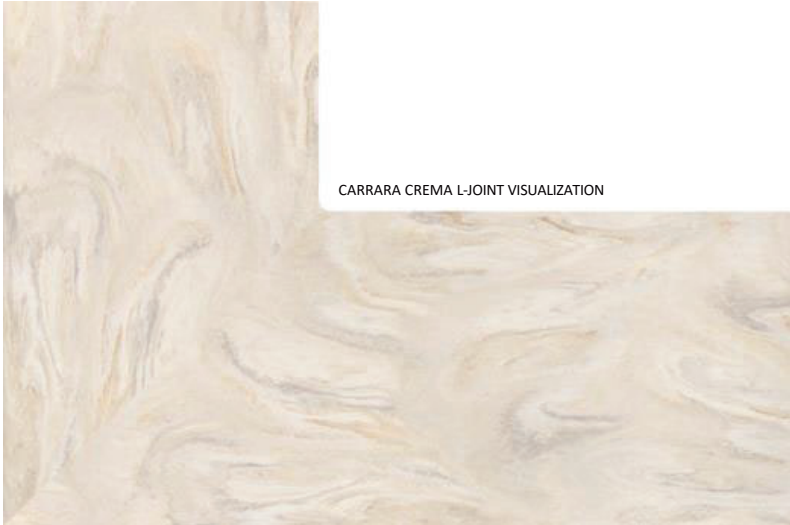

A warm beige background is enhanced with enticing monochromatic veins that conjures classic stone in colours that comfort.

CARRARA CREMA FULL SHEET VISUALIZATION

CARRARA LINO

Beautiful gray veins course through the cool white surface to create a perfect interpretation of classically inspired stone.